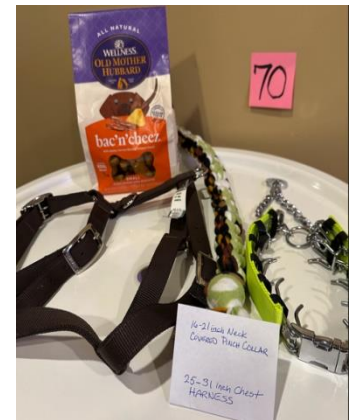

Basket #68

Bentley's PetStuff
Donation —
Variety of Treats,
Poop Bag Holder,
Rubber Treat Ball,
No Hide Dog Chew,
Stella & Chewy
Dental Delights,
Stella & Chewy Meal
Mixer, 20% Discount
Coupon

Basket #69

Fall Décor —
15x9in Sign "Dogs
Welcome People
Tolerated",
11in Square Fall
Ceramic Tray,
Salt/Pepper Shakers,
2 Potholders,
Squirrel on Top of Nut
Ceramic, Wine Bottle
Cork

Basket #70

Large Dog —
Pinch Collar 16-21in
Neck.
Harness 25-31in
Chest.
Fleece Tug Toy,
Wellness Bacon
Cheese Crunch Dog
Biscuits